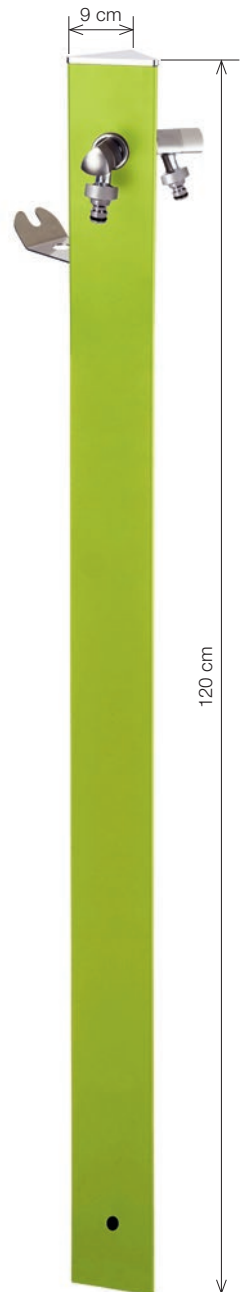

AQUAPOINT

Colonnina idrica triangolare da giardino in alluminio verniciato a polveri poliestere antigraffio, completa di due rubinetti e sella portatubo in acciaio inox.

Triangle garden water outlet post in aluminium lacquered with polyester anti-scratch paint, complete with two taps and stainless steel hose-hanger.

Disponibile in 5 colori
Available in 5 colours

VERDE SOTTOBOSCO
BRUSHWOOD GREEN
ART. 400 V
EAN 8006361004000

GRIGIO TORTORA
DOVE GREY
ART. 400 G
EAN 8006362004009

BRONZO METAL
METAL BRONZE
ART. 400 B
EAN 8006363004008

BIANCO SABBIA
SAND WHITE
ART. 400 BC
EAN 8006364004007

VERDE PASTELLO
MATT GREEN
ART. 400 VP
EAN 8006365004006

AQUAPOINT

Colonnina idrica ovale da giardino in alluminio verniciato a polveri poliestere antigraffio, completa di due rubinetti e sella portatubo in acciaio inox.

Rounded garden water outlet post in aluminium lacquered with polyester anti-scratch paint, complete with one coloured tap.

Disponibile in 3 colori
Available in 3 colours

COLORE CORTEN
RUSTY COLOUR
ART. 409 C
EAN 8006368004096