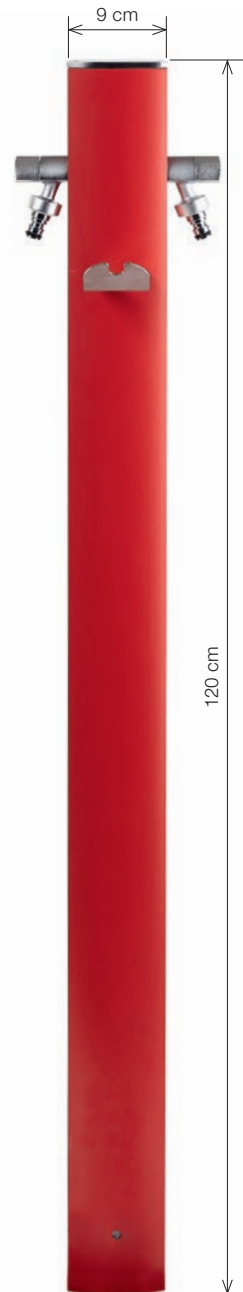

Disponibile in 5 colori
Available in 5 colours

VERDE SOTTOBOSCO
BRUSHWOOD GREEN
ART. 400 V
EAN 8006361004000

GRIGIO TORTORA
DOVE GREY
ART. 400 G
EAN 8006362004009

BRONZO METAL
METAL BRONZE
ART. 400 B
EAN 8006363004008

Oval garden water outlet post in aluminium lacquered with polyester anti-scratch paint, complete with two taps and stainless steel hose-hanger.

Disponibile in 4 colori
Available in 4 colours

ROSSO CORALLO
RED CORAL
ART. 407 R
EAN 8006366004074

GRIGIO TORTORA
DOVE GREY
ART. 407 G
EAN 8006362004078

BIANCO
WHITE
ART. 407 B
EAN 8006364004076

NERO METAL
METAL BLACK
ART. 407 N
EAN 8006367004078

AQUAPOINT

Colonnina idrica tonda da giardino in alluminio verniciato a polveri poliestere antigraffio, completa di rubinetto in tinta.

Rounded garden water outlet post in aluminium lacquered with polyester anti-scratch paint, complete with one coloured tap.

Disponibile in 3 colori
Available in 3 colours

COLORE CORTEN
RUSTY COLOUR
ART. 409 C
EAN 8006368004096